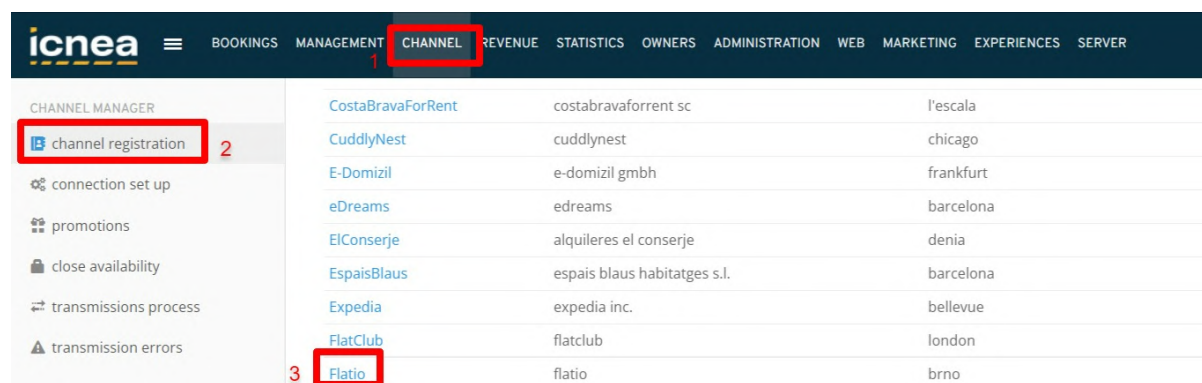

How to connect a new portal to Icnea Channel Manager?

To connect the new channel to Icnea, these are the steps our clients need to follow:

- 1) Go to our Channel Manager section.
- 2) Channel registration tab
- 3) Select the new channel

- 4) Save the portal as new channel
- 5) Add selected properties or all the properties

icnea BOOKINGS MANAGEMENT CHANNEL REVENUE STATISTICS OWNERS ADMINISTRATION WEB MARKETING EXPERIENCES SERVER

CHANNEL MANAGER